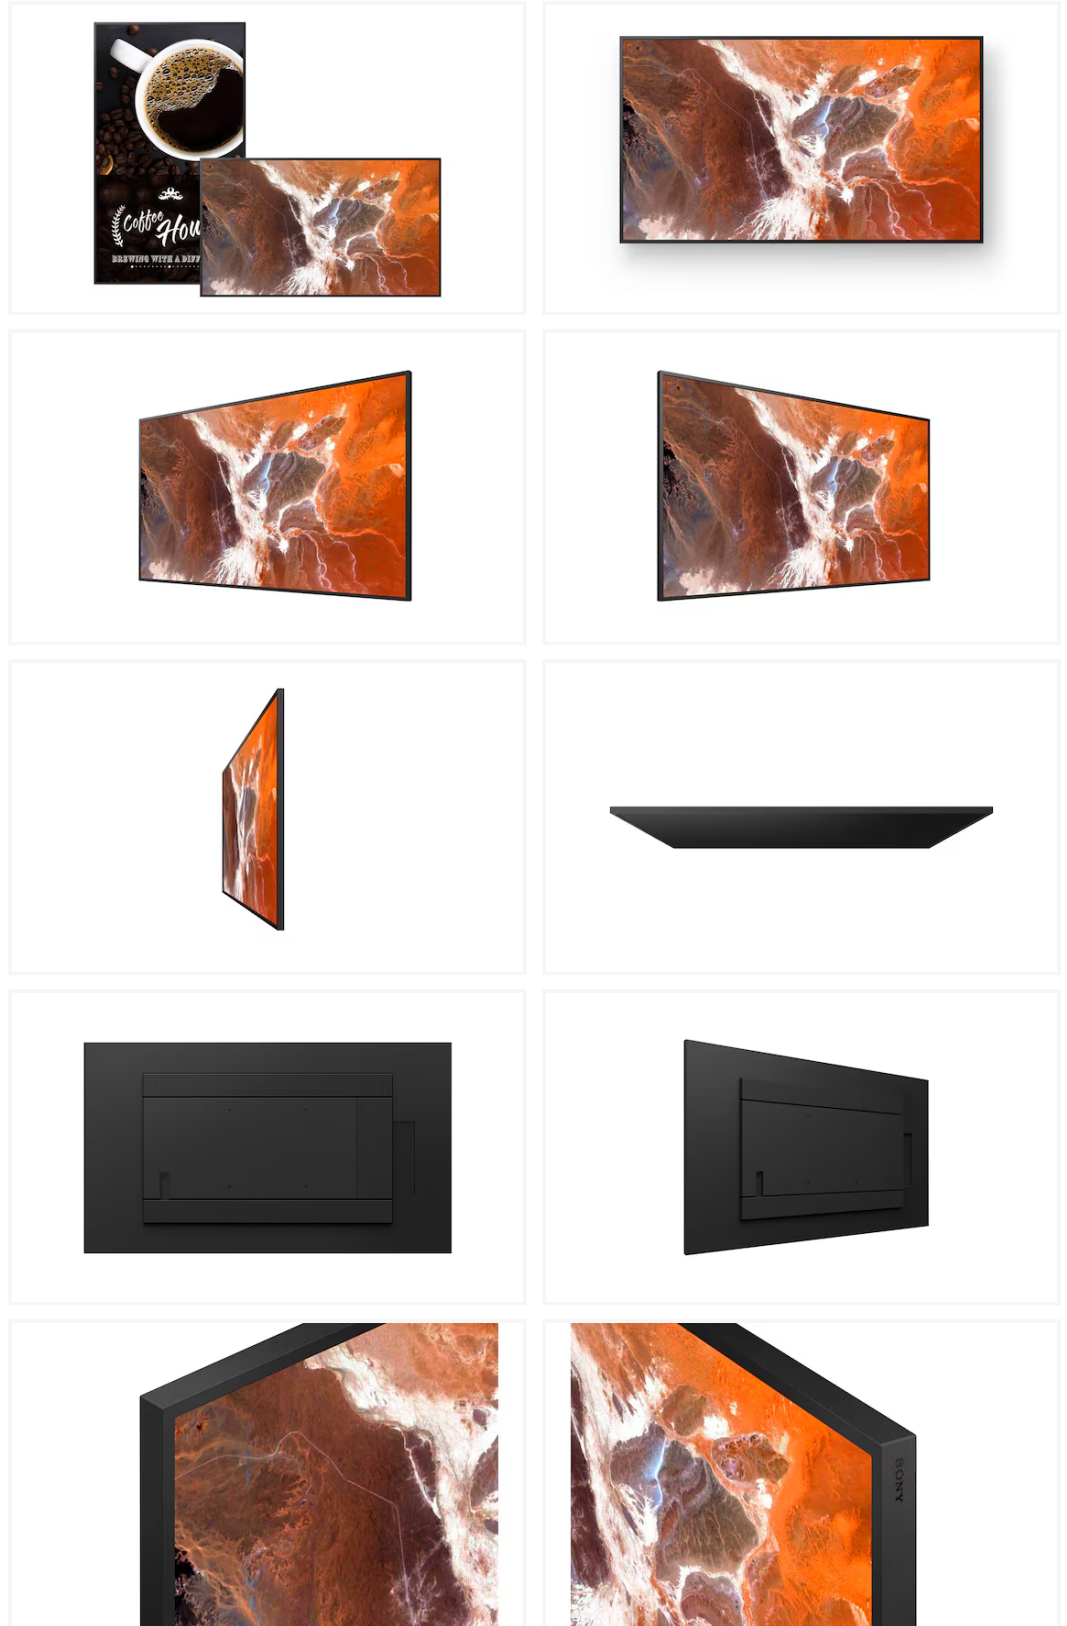

Weight

Weight of Package Carton
(Gross)

85" Screen: TBD,
75" Screen: TBD,
65" Screen: 30 kg / 66.1lb,
55" Screen: 23 kg / 50.7lb,
50" Screen: 16 kg / 35.3lb,
43" Screen: 12 kg / 26.5lb

Gallery