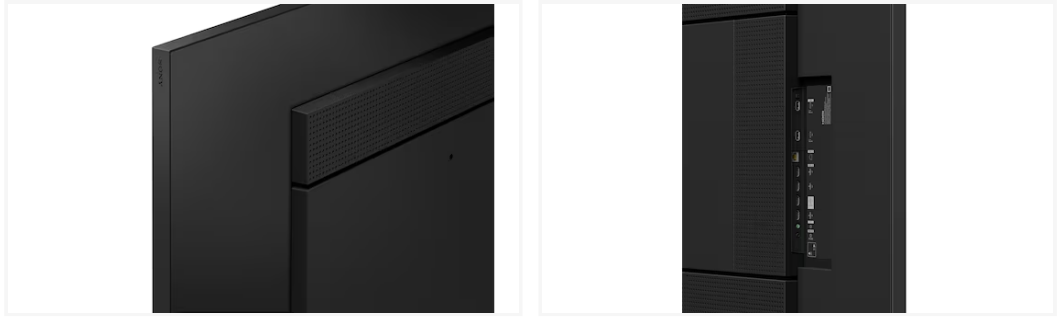

© 2004 - 2026 Sony Corporation. All rights reserved. Reproduction in whole or in part without written permission is prohibited. Features and specifications are subject to change without notice. The values for mass and dimension are approximate. All trademarks are the property of their respective owners.